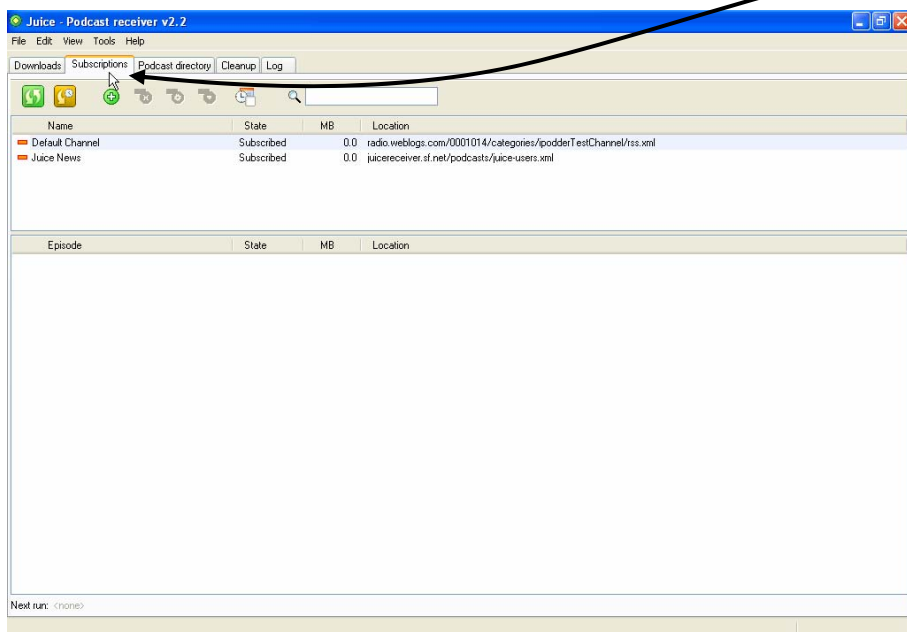

Printed Handout from wiki semlspodcast
Subscribing to Podcasts Using Juice

Click on Subscriptions tab to view and manage podcast subscriptions.

Click button to Add New Feed.

Printed Handout from wiki semlspodcast

Type the URL for the Podcast feed. Click Save.

Click button to download selected episodes.

Most recent episodes of this podcast are listed in this box. Check off the ones you want to download.

Printed Handout from wiki semlspodcast