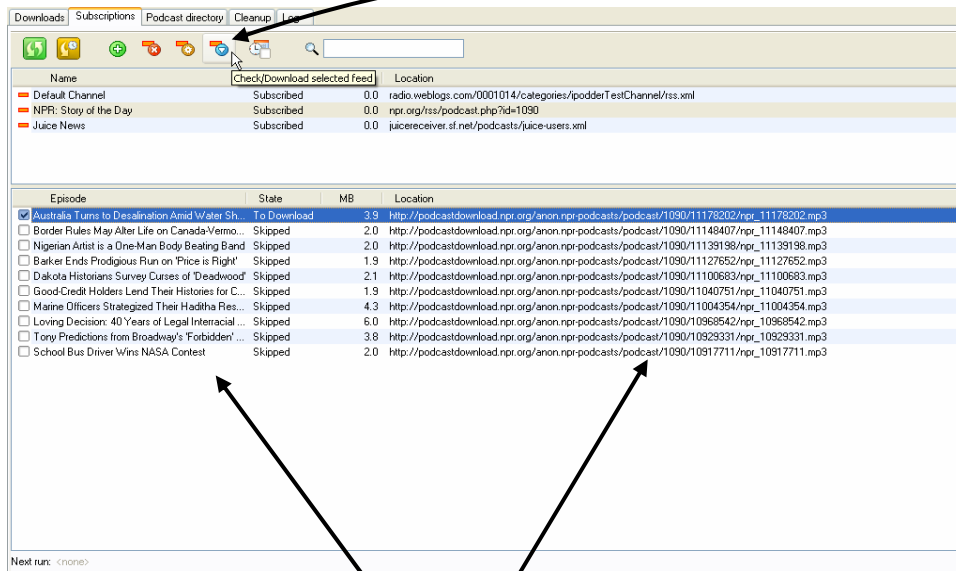

Printed Handout from wiki semlspodcast
Subscribing to Podcasts Using Juice

Click on Subscriptions tab to view and manage podcast subscriptions.

Click button to Add New Feed.

Printed Handout from wiki semlspodcast

Type the URL for the Podcast feed. Click Save.

Click button to download selected episodes.

Most recent episodes of this podcast are listed in this box. Check off the ones you want to download.

Printed Handout from wiki semlspodcast