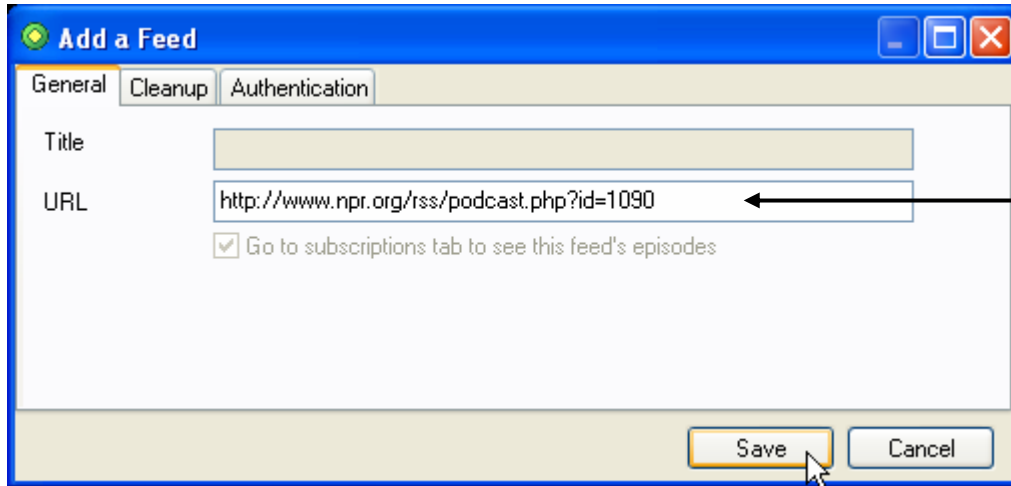

Printed Handout from wiki semlspodcast
Subscribing to Podcasts Using Juice

Click on Subscriptions tab to view and manage podcast subscriptions.

Click button to Add New Feed.

Printed Handout from wiki semlspodcast

Type the URL for the Podcast feed. Click Save.

Click button to download selected episodes.

Most recent episodes of this podcast are listed in this box. Check off the ones you want to download.

Printed Handout from wiki semlspodcast