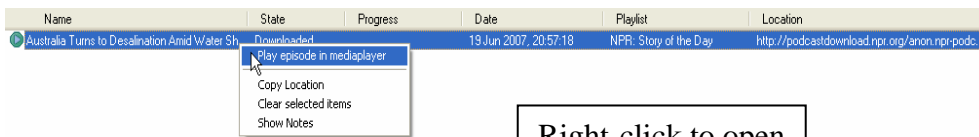

Printed Handout from wiki semlspodcast
Subscribing to Podcasts Using Juice

Click on Subscriptions tab to view and manage podcast subscriptions.

Click button to Add New Feed.

Printed Handout from wiki semlspodcast

Type the URL for the Podcast feed. Click Save.

Click button to download selected episodes.

Most recent episodes of this podcast are listed in this box. Check off the ones you want to download.

Printed Handout from wiki semlspodcast