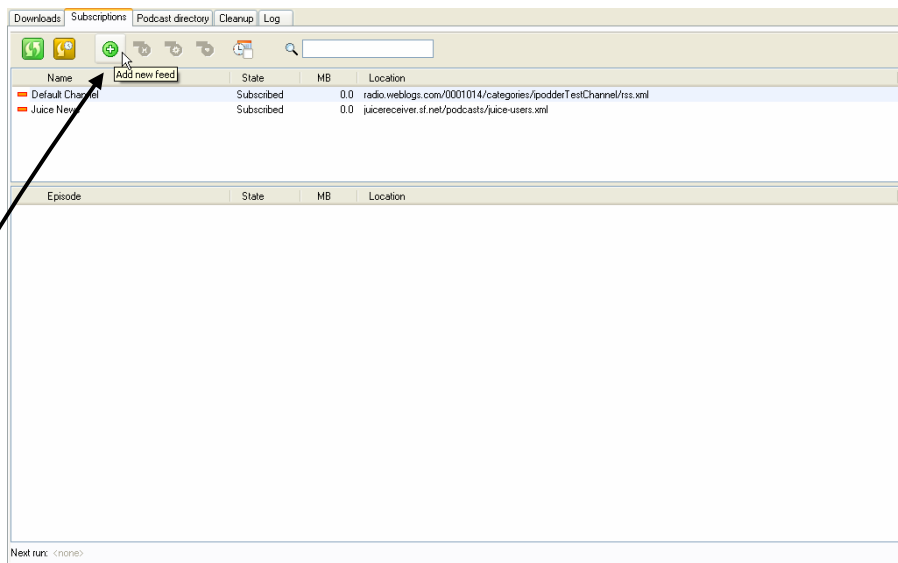

Printed Handout from wiki semlspodcast
Subscribing to Podcasts Using Juice

Click on Subscriptions tab to view and manage podcast subscriptions.

Click button to Add New Feed.

Printed Handout from wiki semlspodcast

Type the URL for the Podcast feed. Click Save.

Click button to download selected episodes.

Most recent episodes of this podcast are listed in this box. Check off the ones you want to download.

Printed Handout from wiki semlspodcast