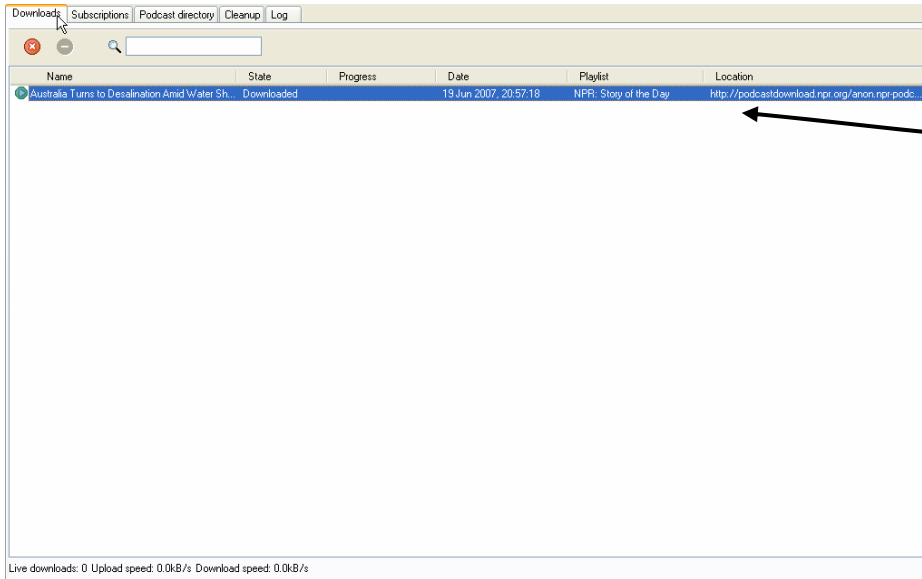

Printed Handout from wiki semlspodcast
Subscribing to Podcasts Using Juice

Click on Subscriptions tab to view and manage podcast subscriptions.

Click button to Add New Feed.

Printed Handout from wiki semlspodcast

Type the URL for the Podcast feed. Click Save.

Click button to download selected episodes.

Most recent episodes of this podcast are listed in this box. Check off the ones you want to download.

Printed Handout from wiki semlspodcast